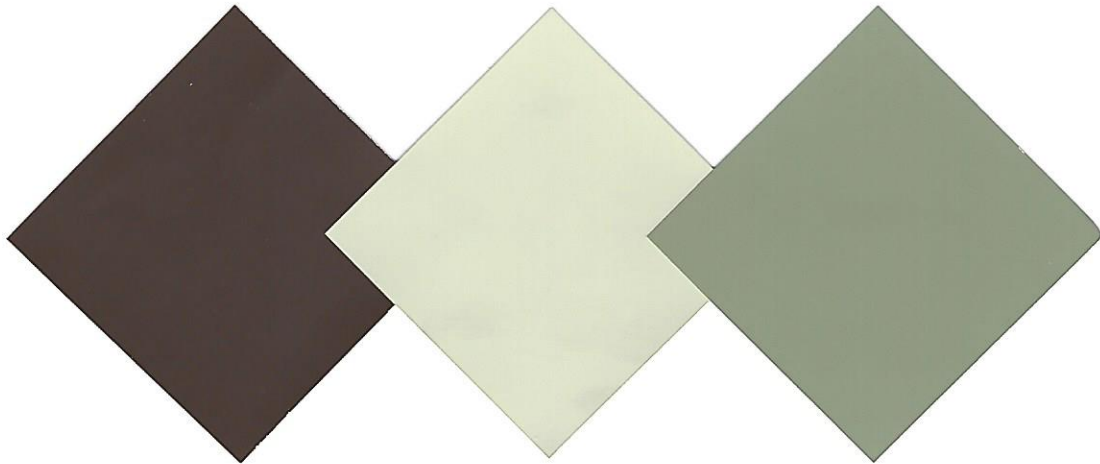

ORIGINAL IMAGE

Scheme 1

Door: pottery red 2085-20
Trim: iron mountain 2134-30
Body: cement gray 2112-60

Scheme 2

Door: lead gray 2131-30

Trim: moonlight white 2143-60

Body: sag harbor gray HC-95

Scheme 3

Door: deep taupe 2111-10
Trim: harbour town 493
Body: aventurine AF-445

Scheme 4

Door: midnight 2131-20
Trim: light pewter 1464
Body: baltic gray 1467

Scheme 5

Door: fresh brew 1232
Trim: bride to be 1009
Body: meadow pink 1011

Scheme 8

Door: heritage red
Trim: cliffside gray
Body: charcoal slate

Scheme 9

Door: black forest green
Trim: revere pewter HC-172
Body: briarwood

Scheme 10

Door: heritage red
Trim: wickham gray HC-71
Body: platinum gray

Scheme 11

Door: black

Trim: whitall brown HC-69

Body: sail cloth

Scheme 12

Door: cinnamon 2174-20
Trim: clarksville gray HC-102
Body: lancaster whitewash HC-174

Scheme 13

Door: essex green
Trim: brilliant white
Body: montgomery white HC-33