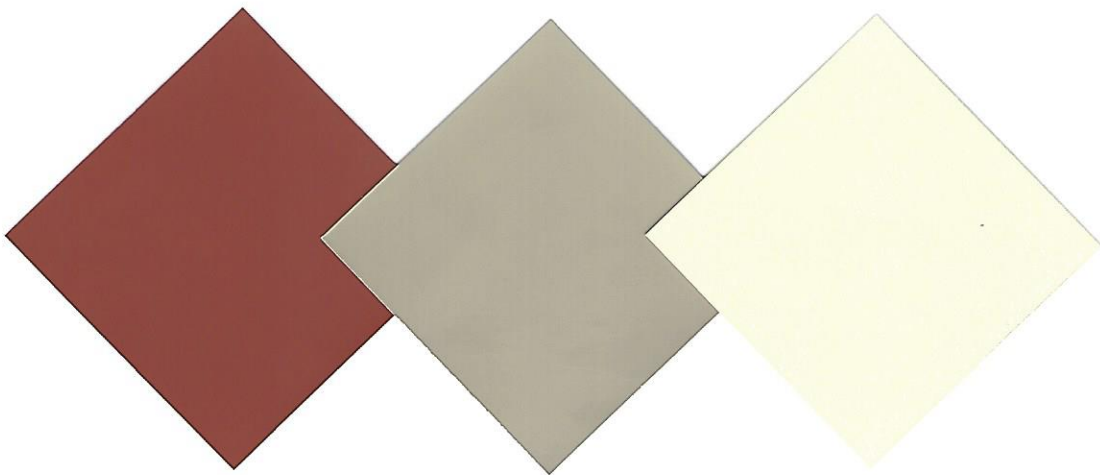

Scheme 8

Door: heritage red
Trim: cliffside gray
Body: charcoal slate

Scheme 9

Door: black forest green
Trim: revere pewter HC-172
Body: briarwood

Scheme 10

Door: heritage red
Trim: wickham gray HC-71
Body: platinum gray

Scheme 11

Door: black

Trim: whitall brown HC-69

Body: sail cloth

Scheme 12

Door: cinnamon 2174-20
Trim: clarksville gray HC-102
Body: lancaster whitewash HC-174

Scheme 13

Door: essex green
Trim: brilliant white
Body: montgomery white HC-33

Scheme 14

Door: hale navy HC-154
Trim: gray cloud 2126-60
Body: shadow gray 2125-40