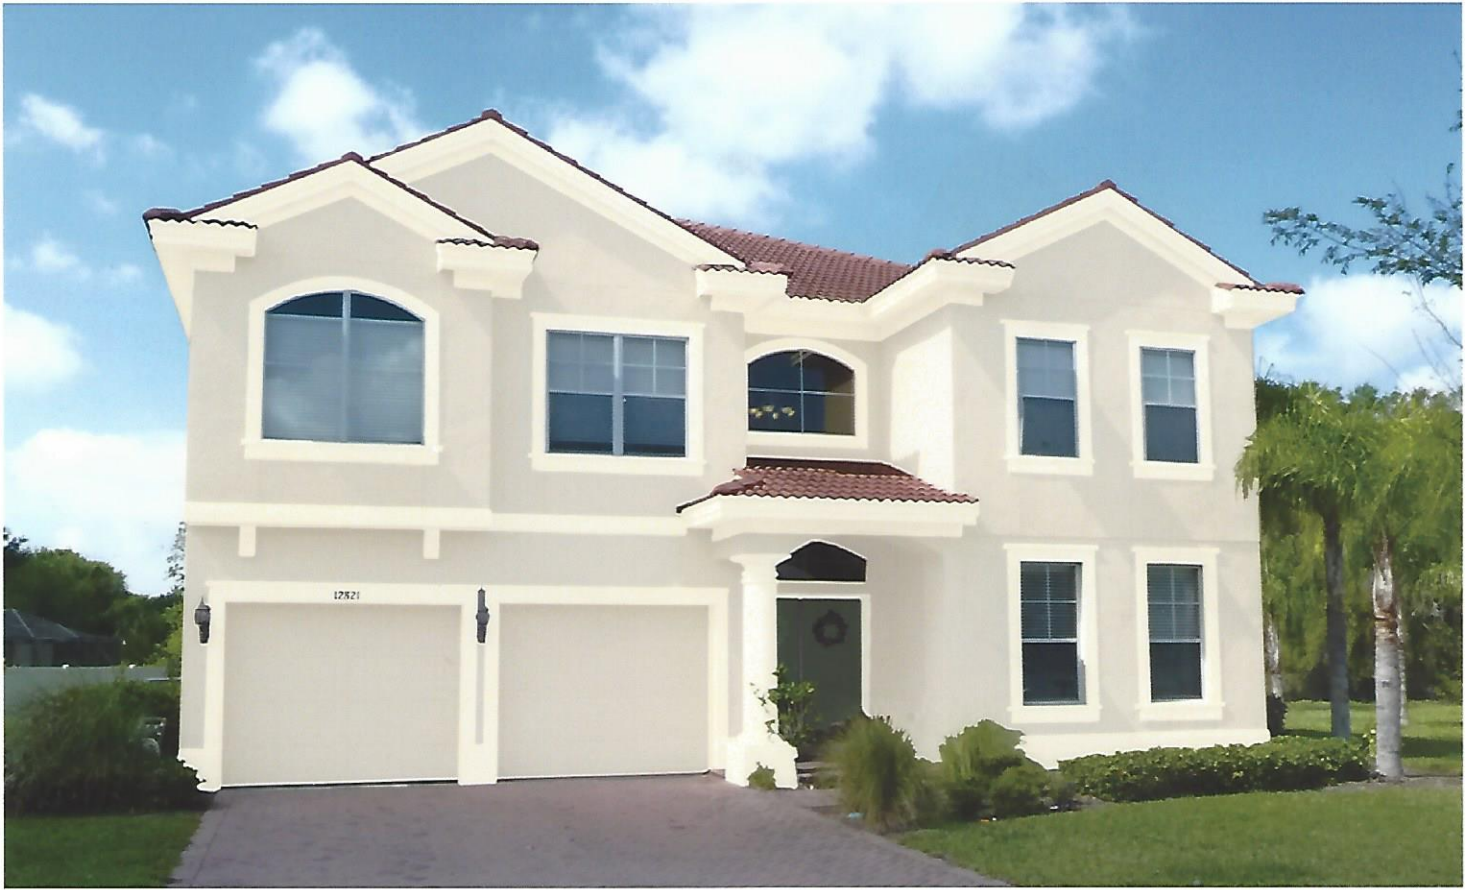

Scheme 6

Door: narragansett green HC-157

Trim: sail cloth

Body: annapolis gray